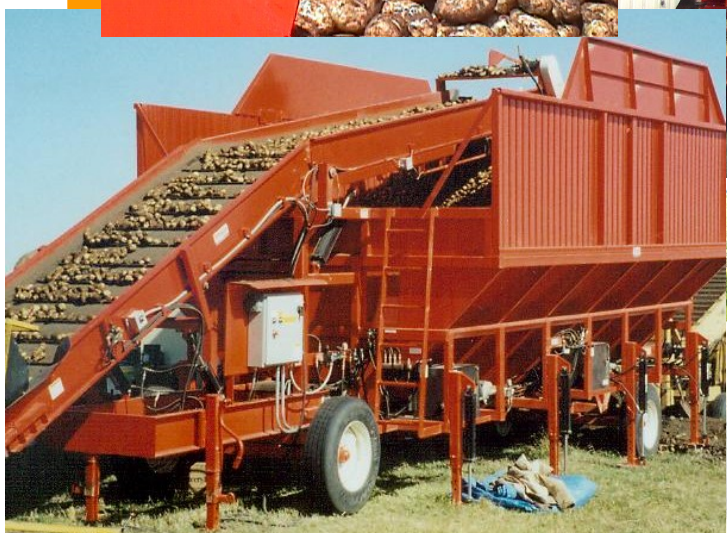

## Evenflow

The **Mayo Evenflow** is available in 600 cwt. or 1,000 cwt. capacity. Allows you to unload trucks fast into storage or pregrade and reservoir loads for shipping out. Live hydraulic operation allows full speed control for gently handling. The electronic proximity sensor keeps drops to a minimum.