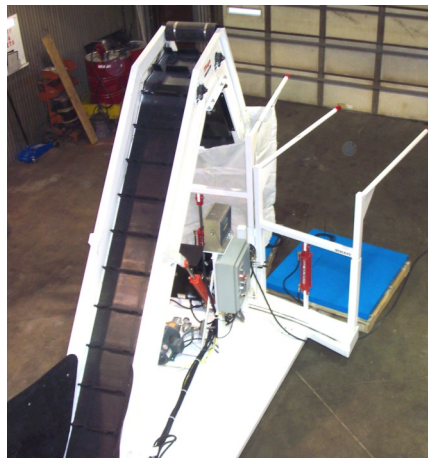

Tote Bag and Box Fillers

**SINGLE
UNIT FILLER**

**DOUBLE
UNIT
FILLER**

The **Mayo Tote and Box Filler** is the ideal method of filling tote bags and pallet boxes. Available in single and swivel style double units, this machine fills gently and evenly with no skinning. Options include automatic proximity sensor and interactive scale